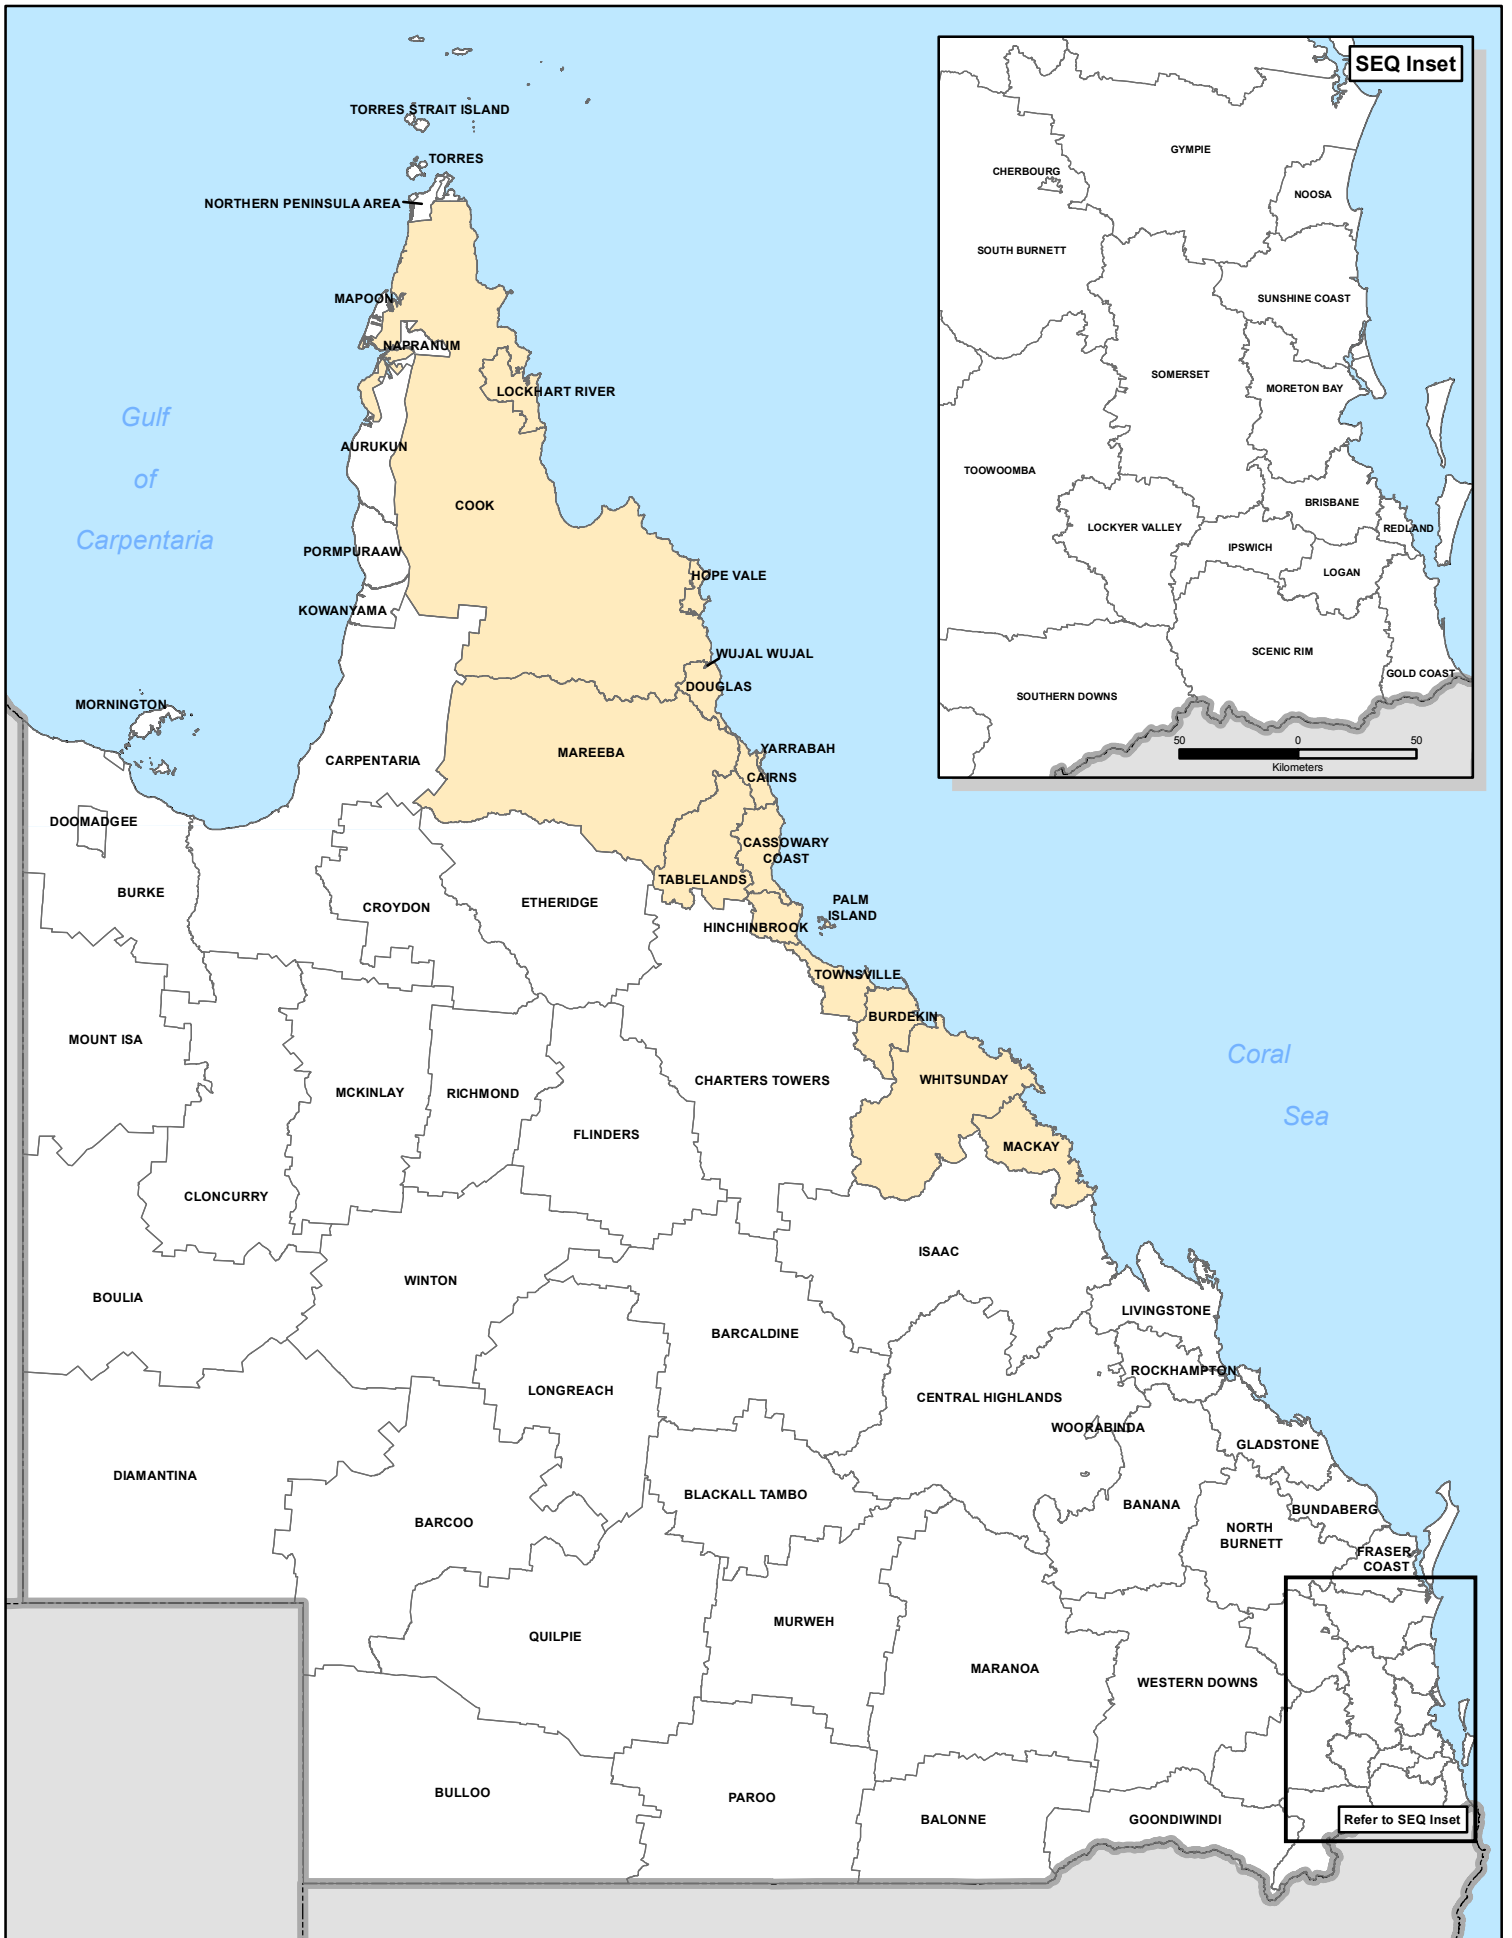

Disclaimer
This map has been prepared for QFES.
Other users must satisfy themselves that it is accurate and suitable for their purposes.
The Queensland Reconstruction Authority does not accept any loss or damage that may arise from the use of or reliance on this map.

NDRRA Activations as at 14/04/2014
Tropical cyclone Ita and Associated Rainfall and Flooding,
11 - 13 April 2014

Scale as at A4: 1:9,000,000

- Local Government Areas
- NDRRA Activated Local Government Areas

14/04/2014