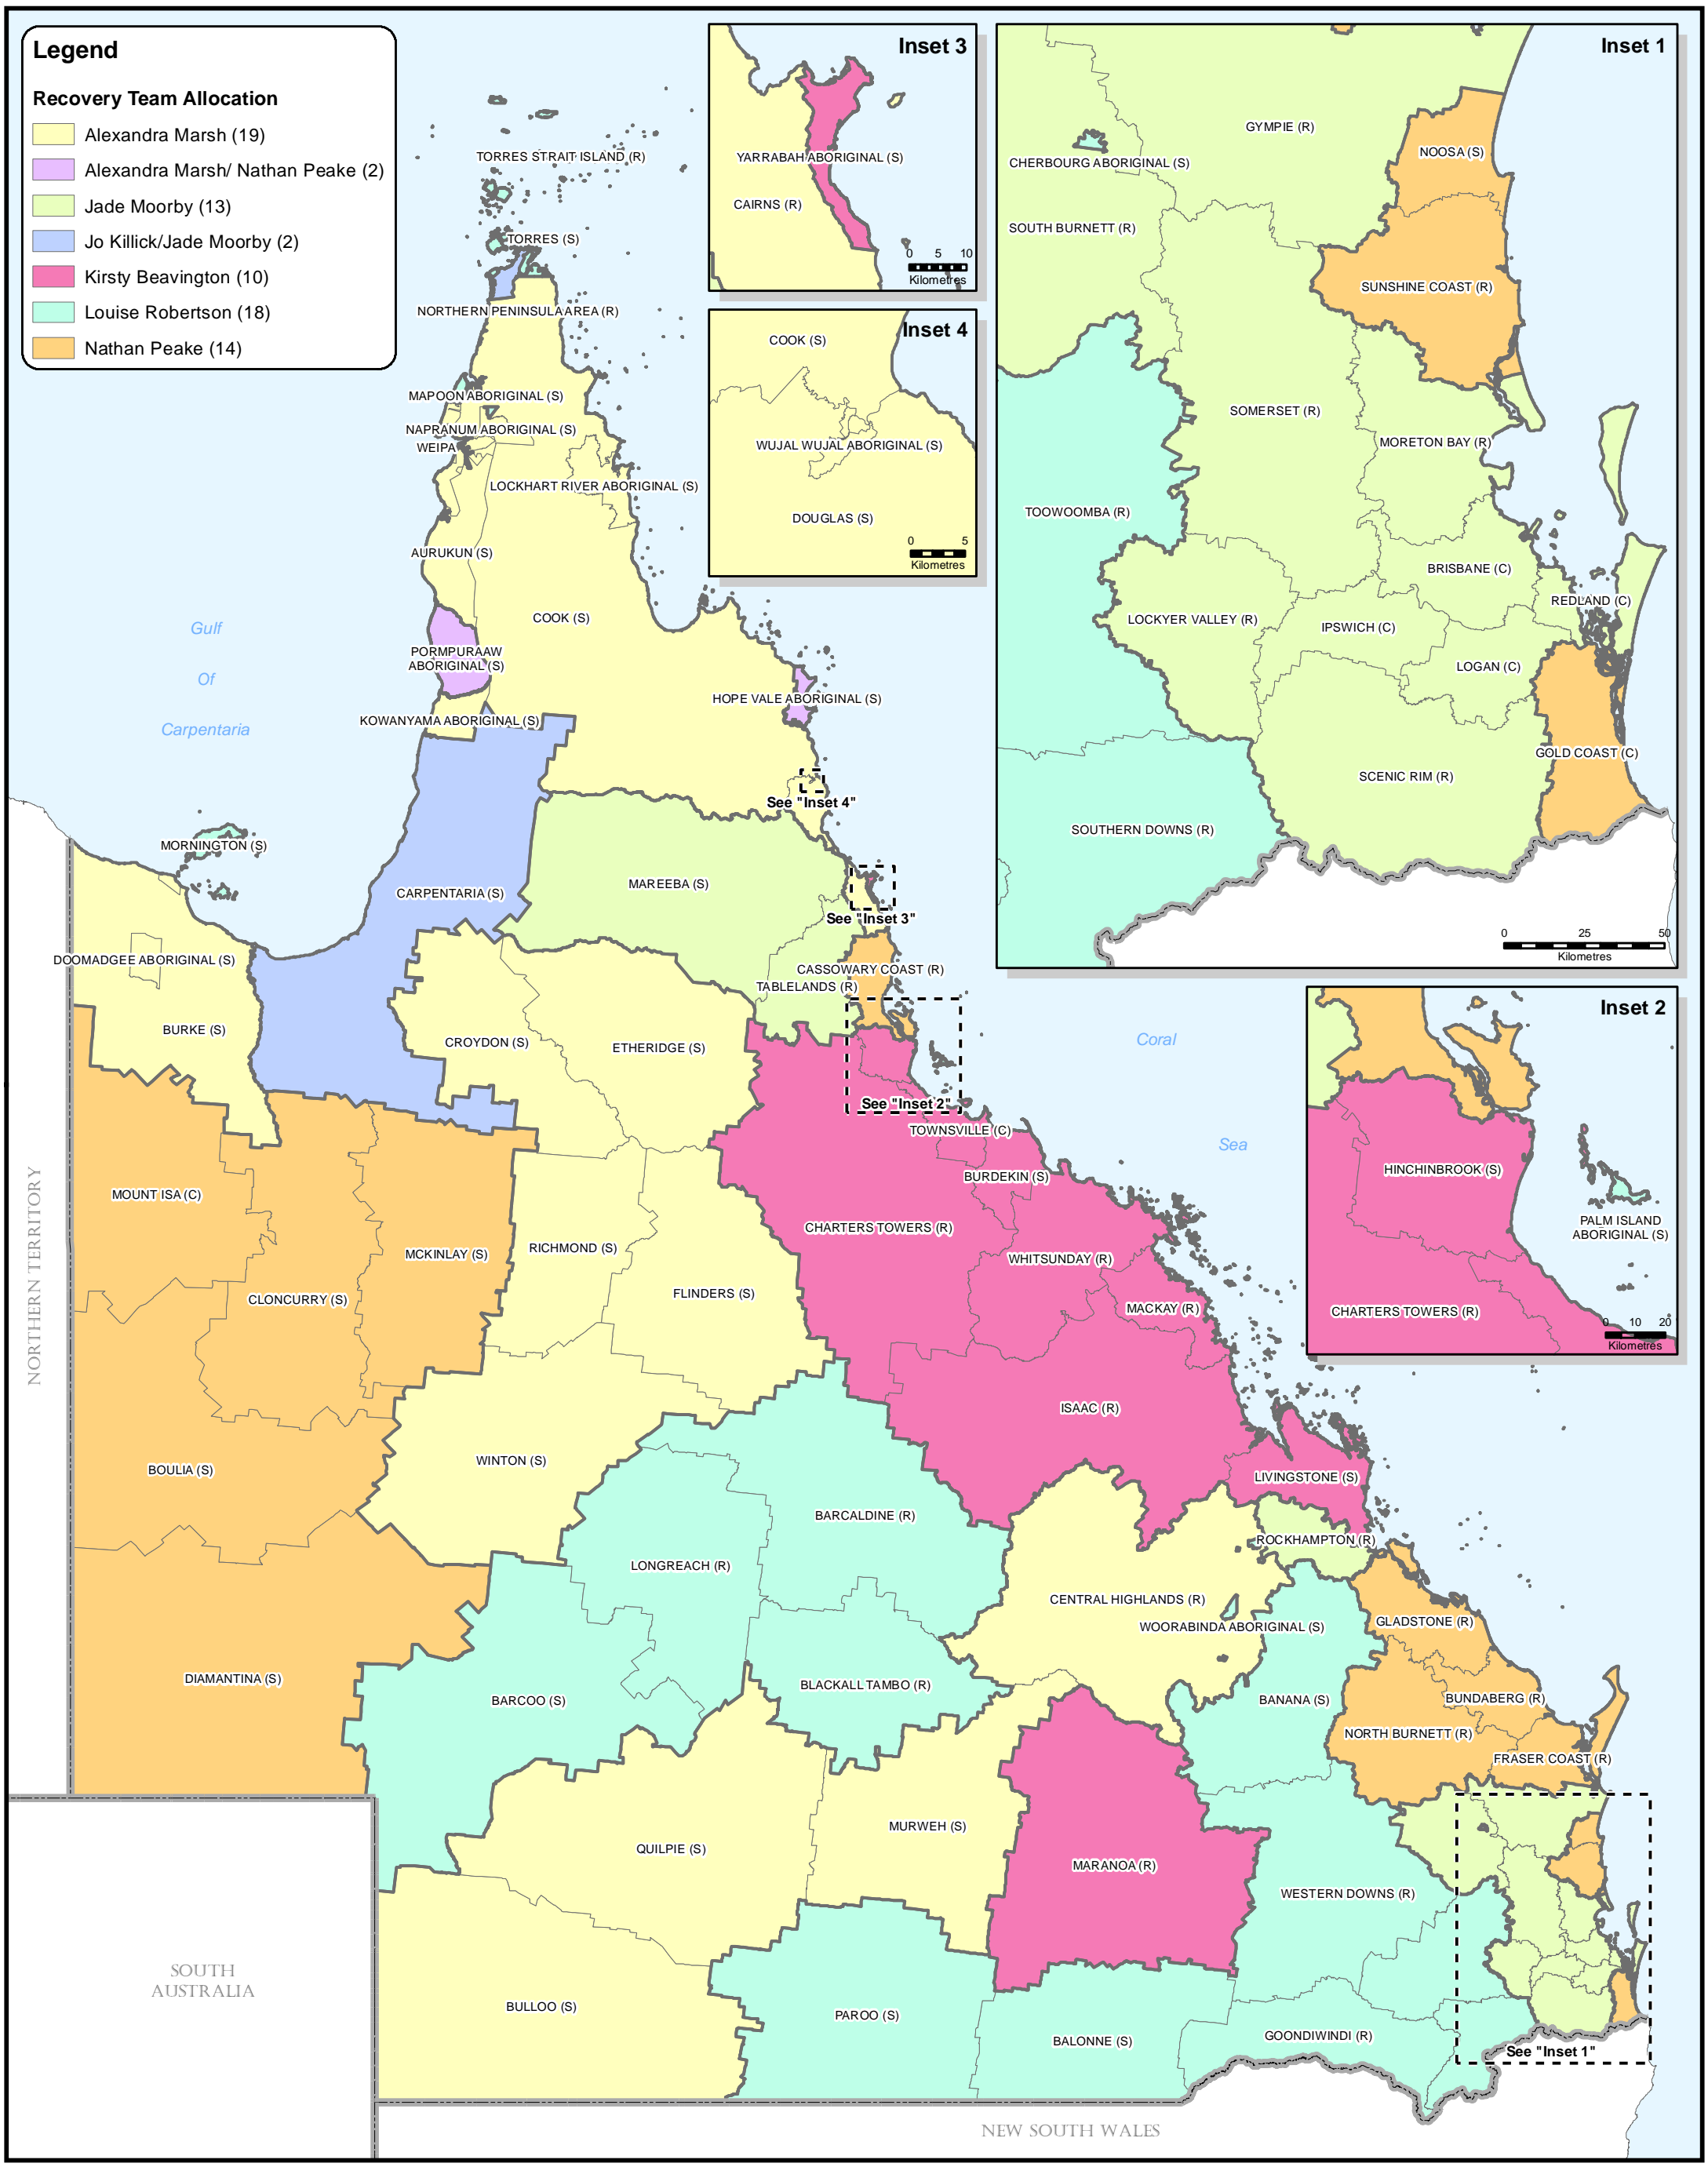

**Legend**

**Recovery Team Allocation**

- Alexandra Marsh (19)
- Alexandra Marsh/ Nathan Peake (2)
- Jade Moorby (13)
- Jo Killick/Jade Moorby (2)
- Kirsty Beavington (10)
- Louise Robertson (18)
- Nathan Peake (14)

**MAP INFORMATION**

Local Authority:	Whole of state
Locality:	Whole of state
Coordinate System:	GCS_GDA_1994

N

0 50 100 150 200 250  
Kilometres

Scale - 1:6,500,000  
(at A3)

While every care is taken to ensure the accuracy of this data, the Queensland Reconstruction Authority and/or contributors to this publication, makes no representations or warranties about its accuracy, reliability, completeness or suitability for any particular purpose and disclaims all responsibility and all liability (including without limitation, liability in negligence) for all expenses, losses, damages, (including indirect or subsequent damage) and costs which you might incur as a result of the data being inaccurate or incomplete in any way or for any reason. Data must not be used for direct marketing or be used in breach of privacy laws.

<b>Recovery Officer Regions</b>	QRA JOB RO Map
October 2020	DATE 12/10/2020
	REV 1