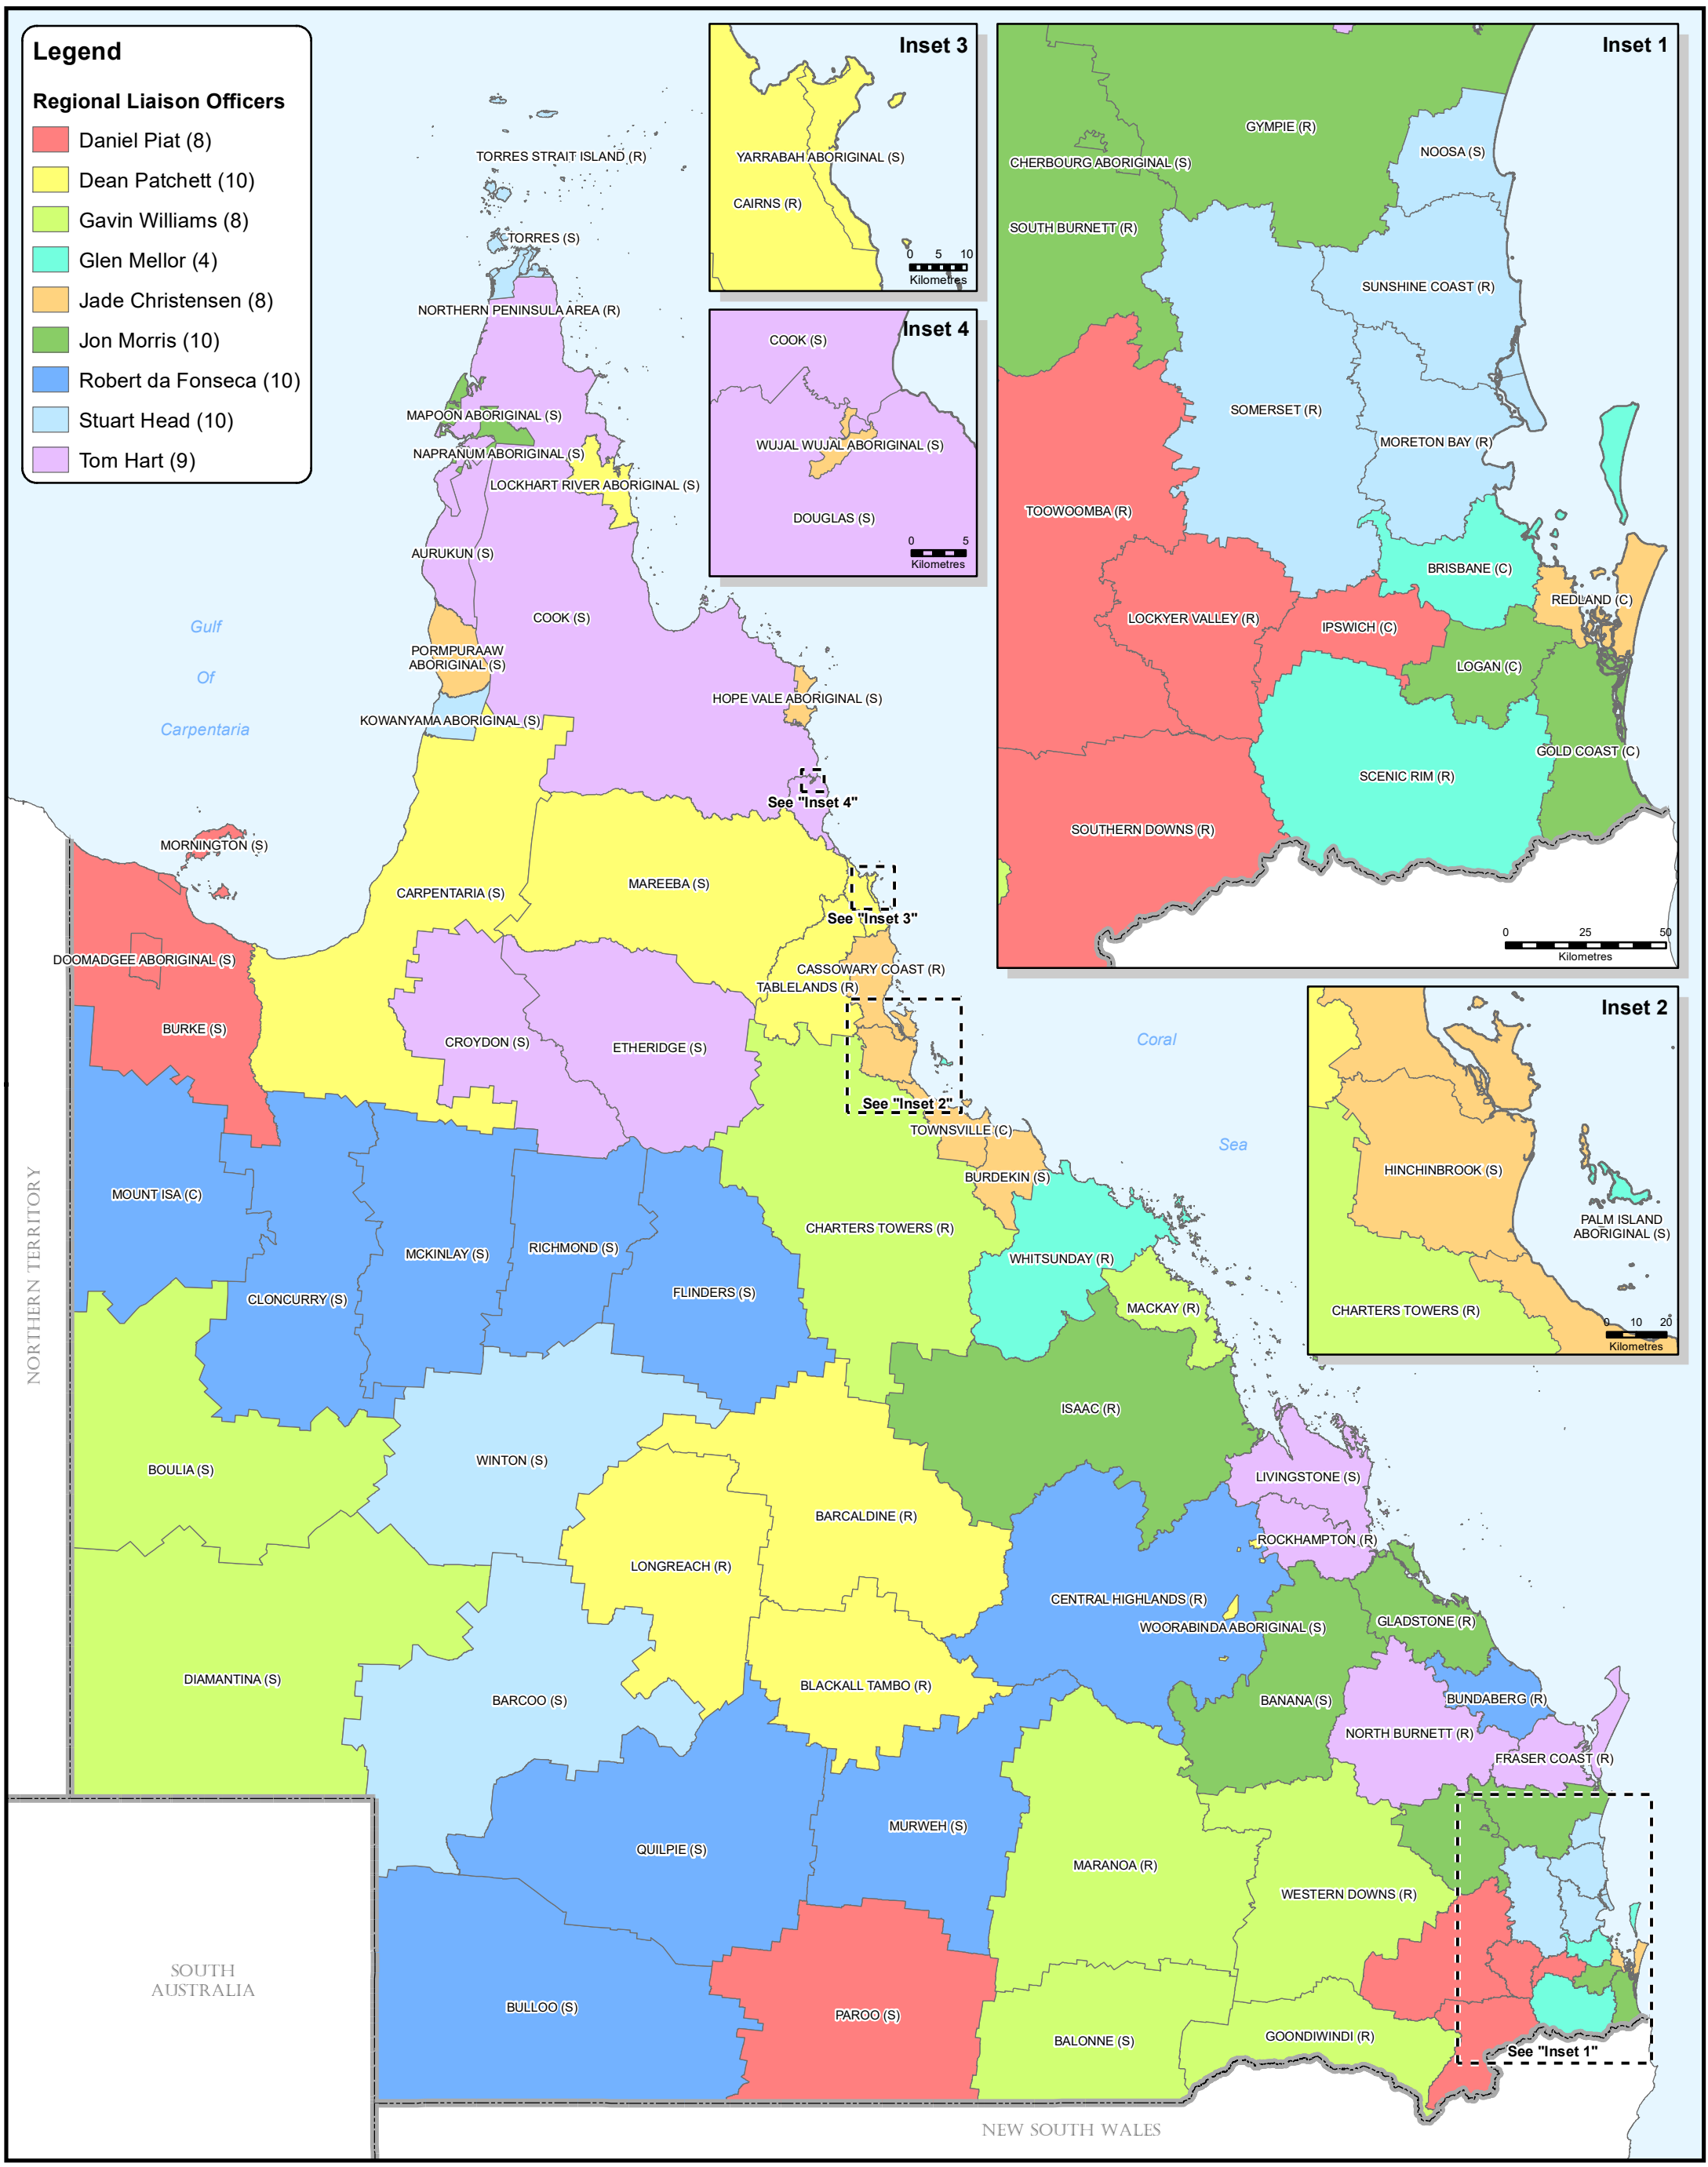

**Legend**

**Regional Liaison Officers**

- Daniel Piat (8)
- Dean Patchett (10)
- Gavin Williams (8)
- Glen Mellor (4)
- Jade Christensen (8)
- Jon Morris (10)
- Robert da Fonseca (10)
- Stuart Head (10)
- Tom Hart (9)

**MAP INFORMATION**

Local Authority:	Whole of state
Locality:	Whole of state
Coordinate System:	GCS_GDA_1994

N

0 50 100 150 200 250  
Kilometres

Scale - 1:6,500,000  
(at A3)

While every care is taken to ensure the accuracy of this data, the Queensland Reconstruction Authority and/or contributors to this publication, makes no representations or warranties about its accuracy, reliability, completeness or suitability for any particular purpose and disclaims all responsibility and all liability (including without limitation, liability in negligence) for all expenses, losses, damages, (including indirect or subsequent damage) and costs which you might incur as a result of the data being inaccurate or incomplete in any way or for any reason. Data must not be used for direct marketing or be used in breach of privacy laws.

<b>Regional Liaison Officer Regions</b>	QRA JOB RLO
<b>December 2021</b>	DATE 1/12/2021
	REV 1