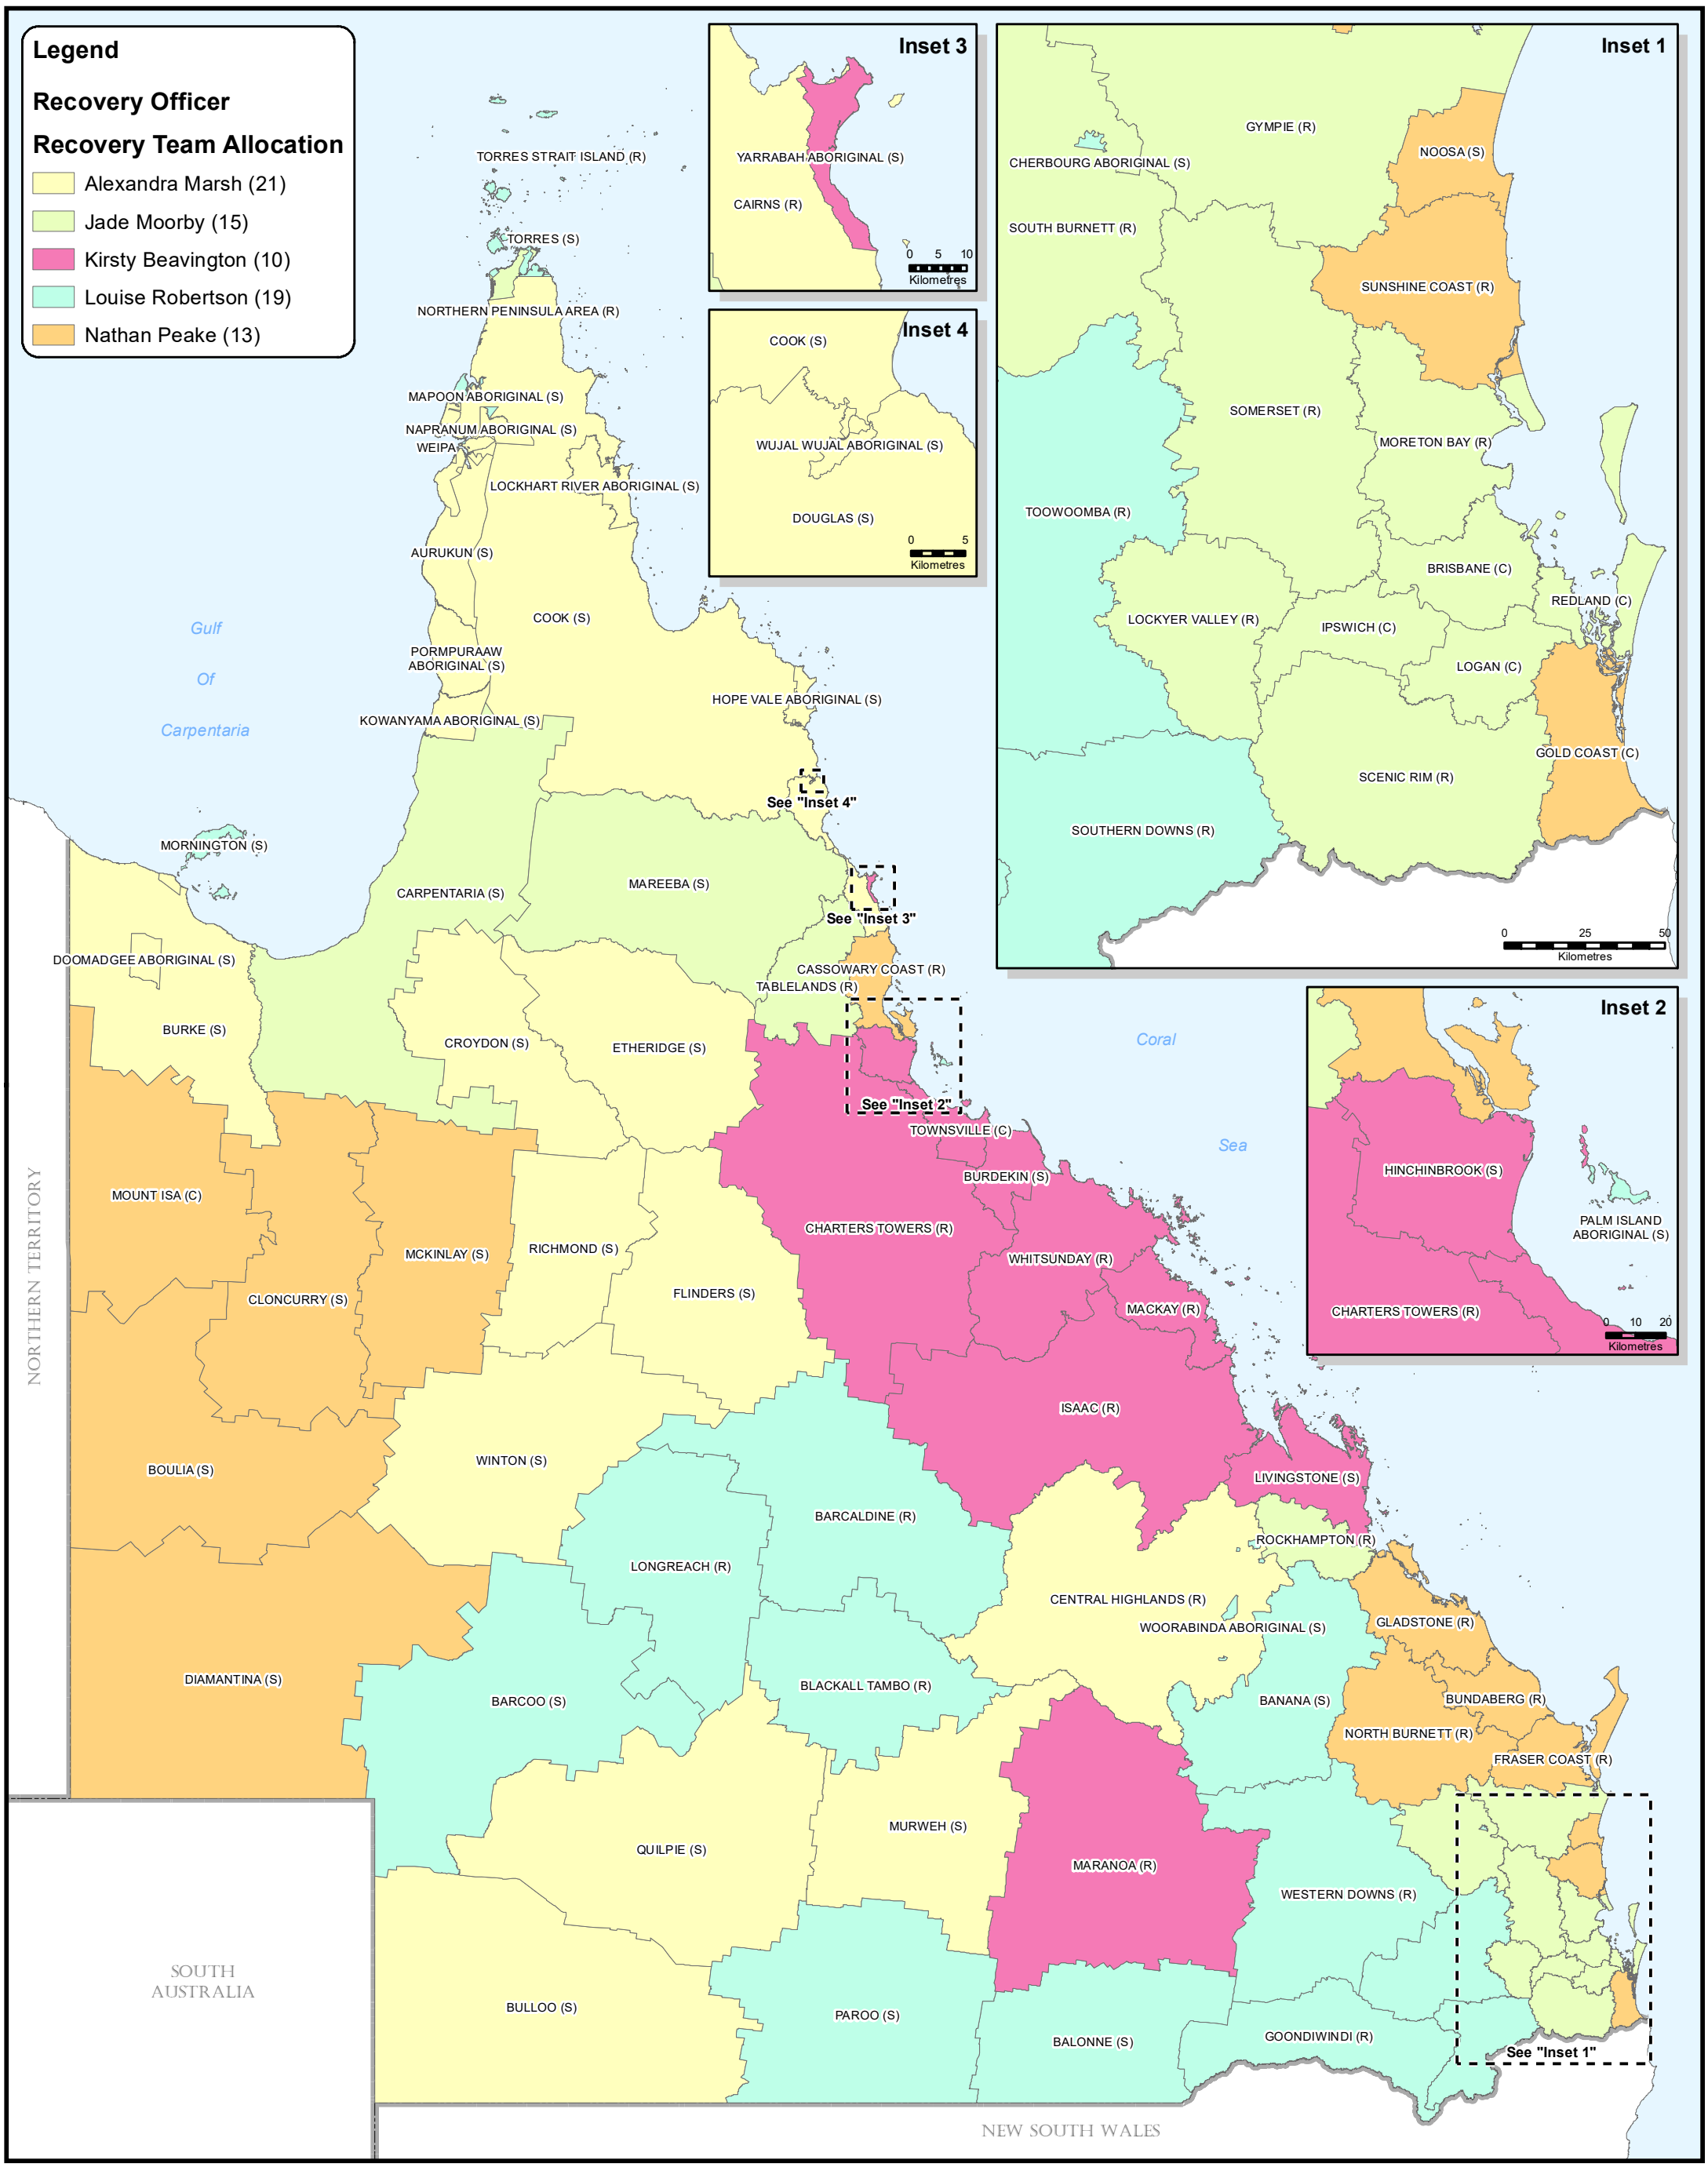

Legend

Recovery Officer

Recovery Team Allocation

- Alexandra Marsh (21)
- Jade Moorby (15)
- Kirsty Beavington (10)
- Louise Robertson (19)
- Nathan Peake (13)

MAP INFORMATION

Local Authority: Whole of state

Locality: Whole of state

Coordinate System: GCS_GDA_1994

N

0 50 100 150 200 250
Kilometres

Scale - 1:6,500,000
(at A3)

While every care is taken to ensure the accuracy of this data, the Queensland Reconstruction Authority and/or contributors to this publication, makes no representations or warranties about its accuracy, reliability, completeness or suitability for any particular purpose and disclaims all responsibility and all liability (including without limitation, liability in negligence) for all expenses, losses, damages, (including indirect or subsequent damage) and costs which you might incur as a result of the data being inaccurate or incomplete in any way or for any reason. Data must not be used for direct marketing or be used in breach of privacy laws.

<p>Recovery Officer Regions</p> <p>July 2021</p>	QRA JOB RO Map
	DATE 8/07/2021
	REV 1