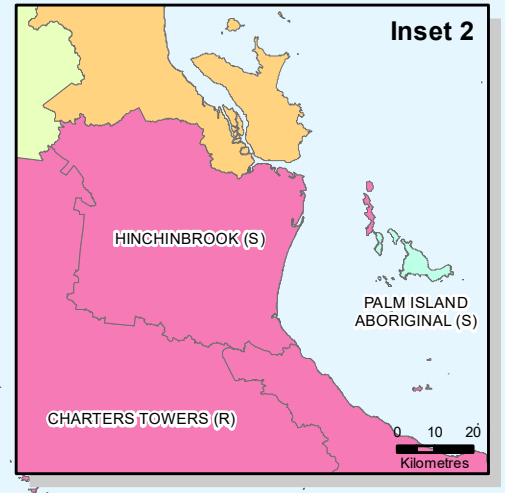

Legend

Recovery Officer

Recovery Team Allocation

- Alexandra Marsh (21)
- Jade Moorby (15)
- Kirsty Beavington (10)
- Louise Robertson (19)
- Nathan Peake (13)

MAP INFORMATION

Local Authority: Whole of state

Locality: Whole of state

Coordinate System: GCS_GDA_1994

N

0 50 100 150 200 250
Kilometres

Scale - 1:6,500,000
(at A3)

While every care is taken to ensure the accuracy of this data, the Queensland Reconstruction Authority and/or contributors to this publication, makes no representations or warranties about its accuracy, reliability, completeness or suitability for any particular purpose and disclaims all responsibility and all liability (including without limitation, liability in negligence) for all expenses, losses, damages, (including indirect or subsequent damage) and costs which you might incur as a result of the data being inaccurate or incomplete in any way or for any reason. Data must not be used for direct marketing or be used in breach of privacy laws.

<p>Recovery Officer Regions</p> <p>July 2021</p>	QRA JOB RO Map
	DATE 8/07/2021
	REV 1