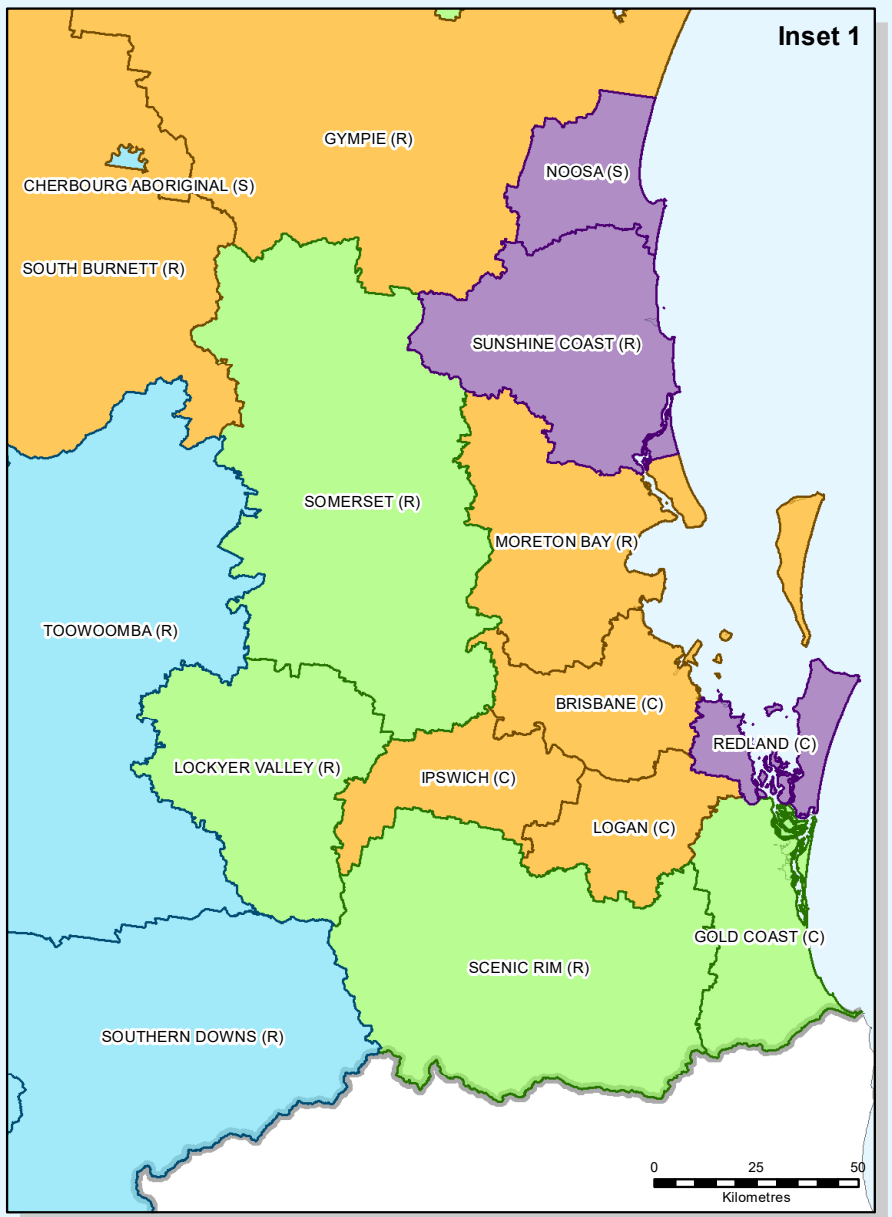

Legend

Recovery Officer

- Ashleigh Hamilton (5)
- Kirsty Beavington (12)
- Louise Robertson (23)
- Nathan Peake (22)
- Siobhan Hessing (16)

MAP INFORMATION

Local Authority: Whole of state

Locality: Whole of state

Coordinate System: GCS_GDA_1994

N

0 50 100 150 200 250
Kilometres

Scale - 1:6,500,000
(at A3)

While every care is taken to ensure the accuracy of this data, the Queensland Reconstruction Authority and/or contributors to this publication, makes no representations or warranties about its accuracy, reliability, completeness or suitability for any particular purpose and disclaims all responsibility and all liability (including without limitation, liability in negligence) for all expenses, losses, damages, (including indirect or subsequent damage) and costs which you might incur as a result of the data being inaccurate or incomplete in any way or for any reason. Data must not be used for direct marketing or be used in breach of privacy laws.

Recovery Officer Regions

December 2021

QRA JOB RO Map
DATE 20/12/2021
REV 1