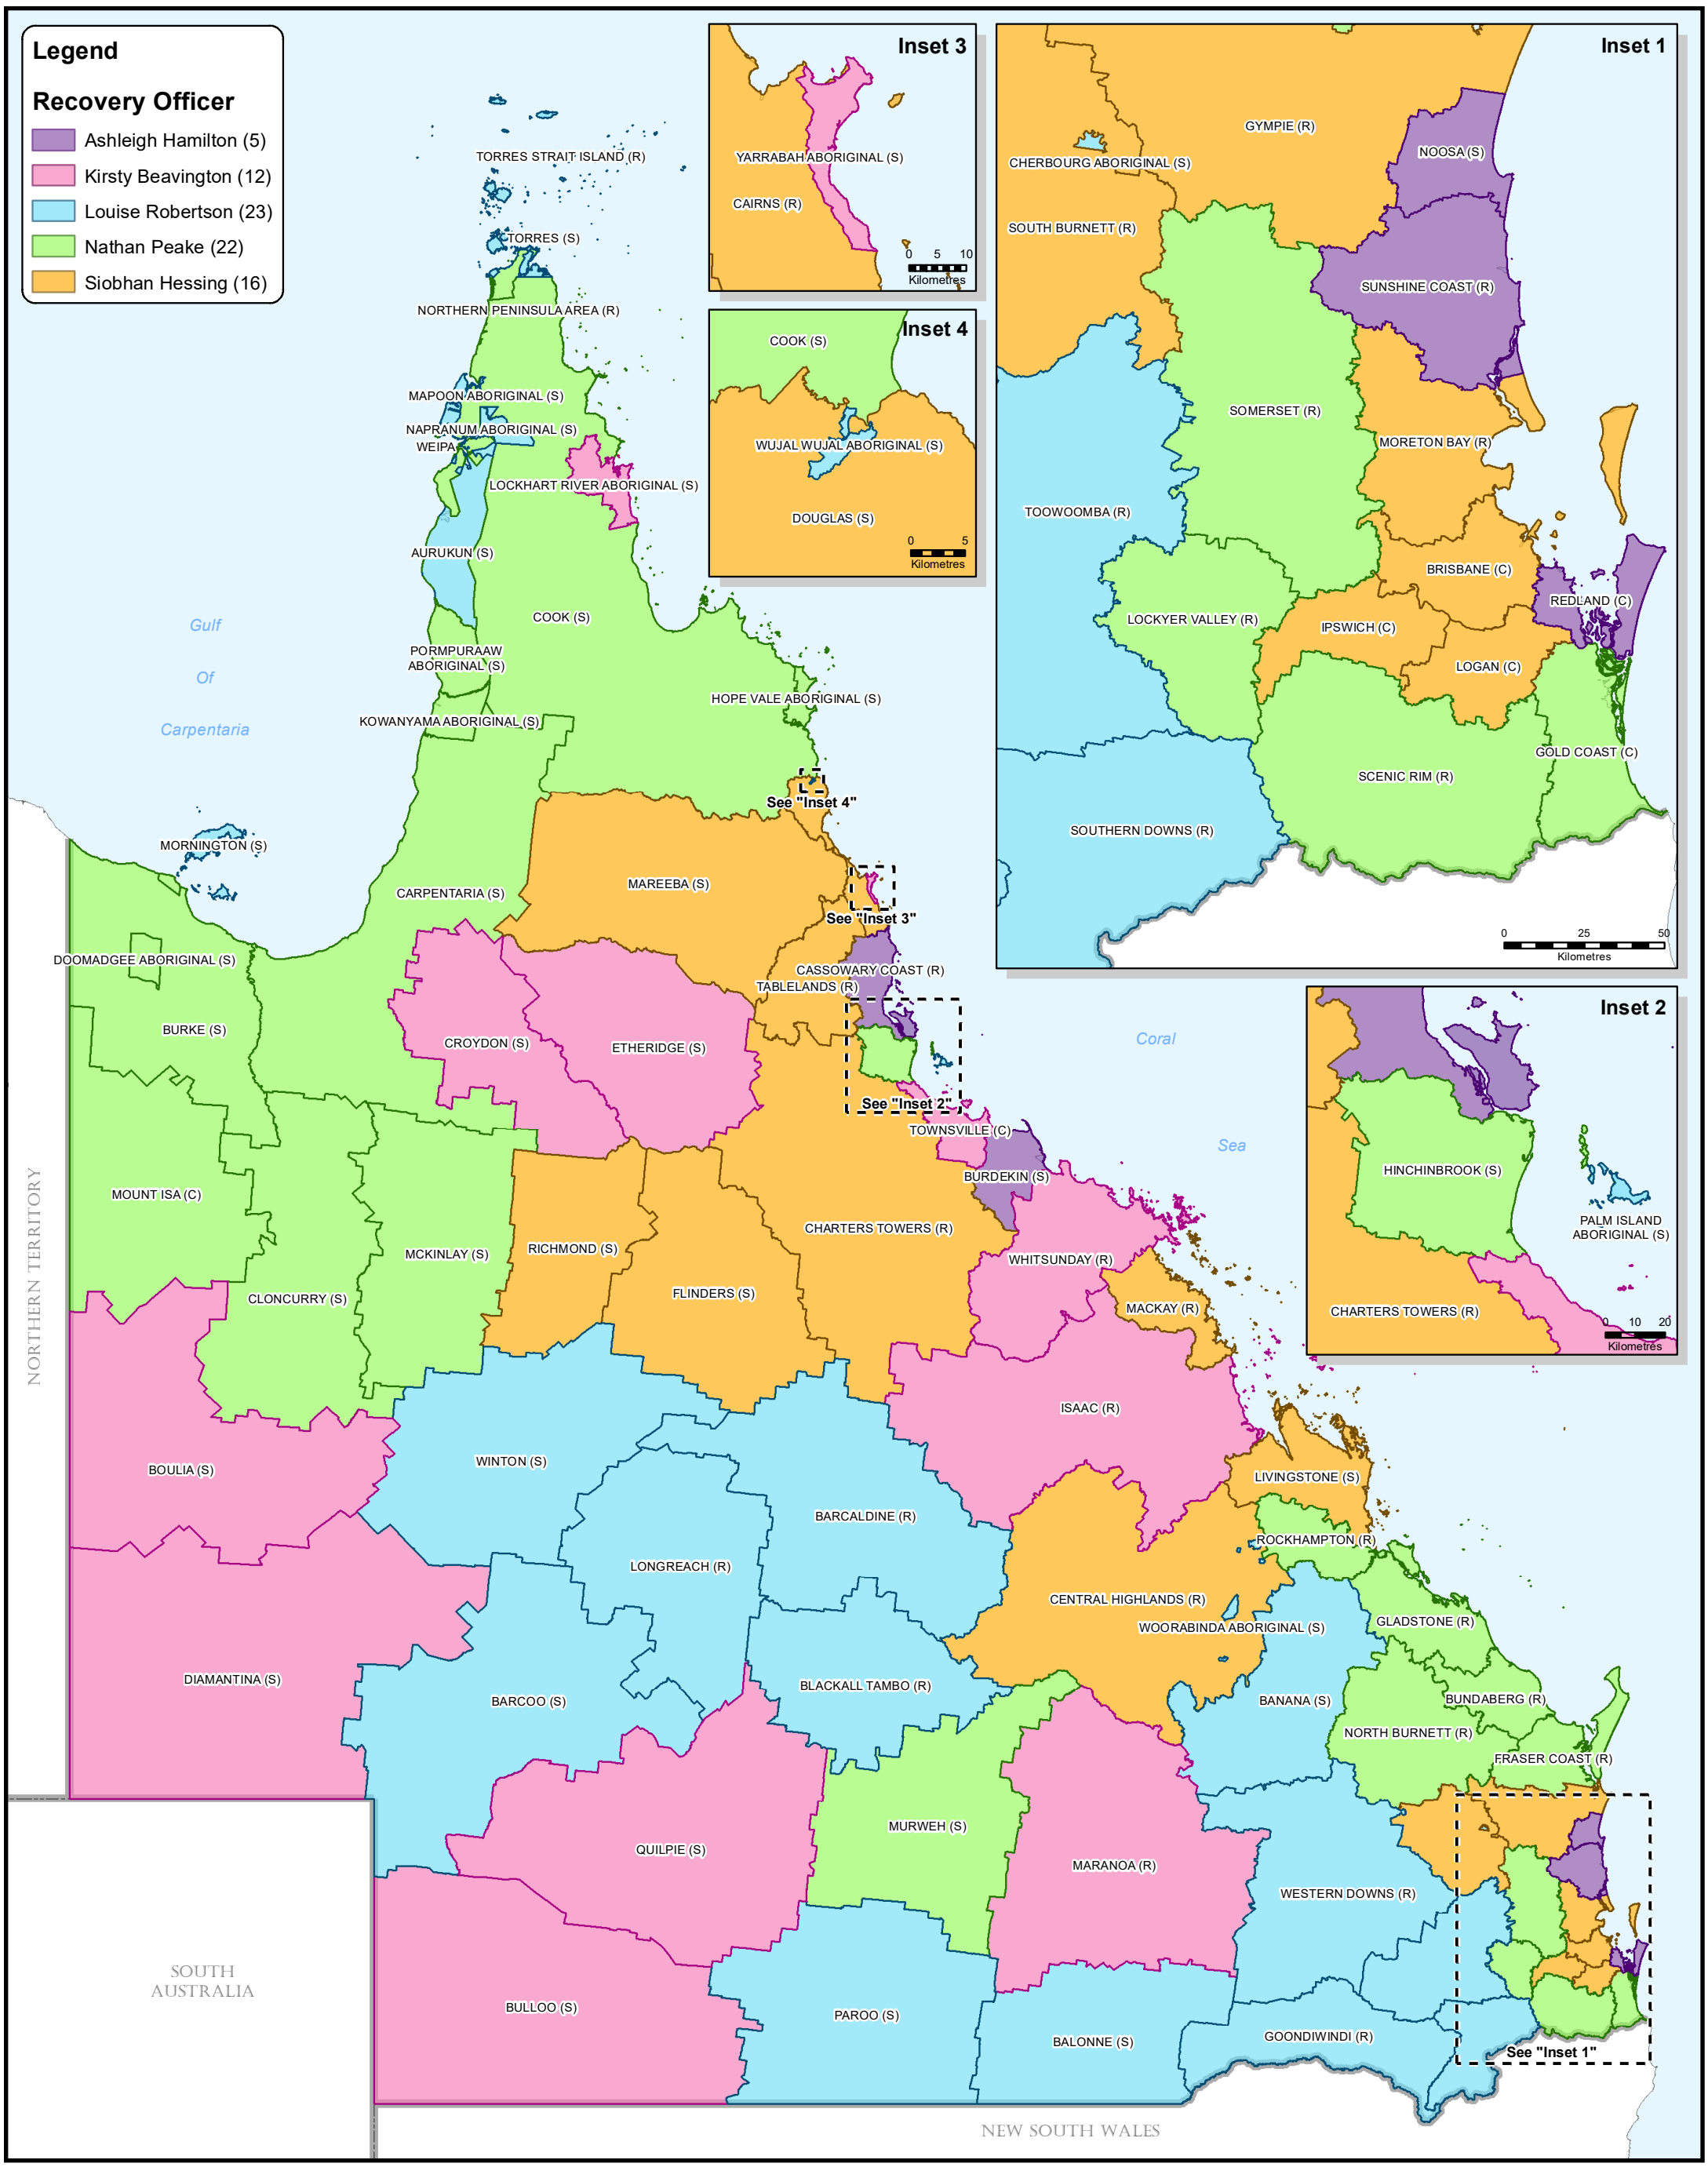

Legend

Recovery Officer

- Ashleigh Hamilton (5)
- Kirsty Beavington (12)
- Louise Robertson (23)
- Nathan Peake (22)
- Siobhan Hessing (16)

MAP INFORMATION

Local Authority: Whole of state

Locality: Whole of state

Coordinate System: GCS_GDA_1994

N

0 50 100 150 200 250
Kilometres

Scale - 1:6,500,000
(at A3)

While every care is taken to ensure the accuracy of this data, the Queensland Reconstruction Authority and/or contributors to this publication, makes no representations or warranties about its accuracy, reliability, completeness or suitability for any particular purpose and disclaims all responsibility and all liability (including without limitation, liability in negligence) for all expenses, losses, damages, (including indirect or subsequent damage) and costs which you might incur as a result of the data being inaccurate or incomplete in any way or for any reason. Data must not be used for direct marketing or be used in breach of privacy laws.

Recovery Officer Regions

December 2021

QRA JOB RO Map
DATE 20/12/2021
REV 1