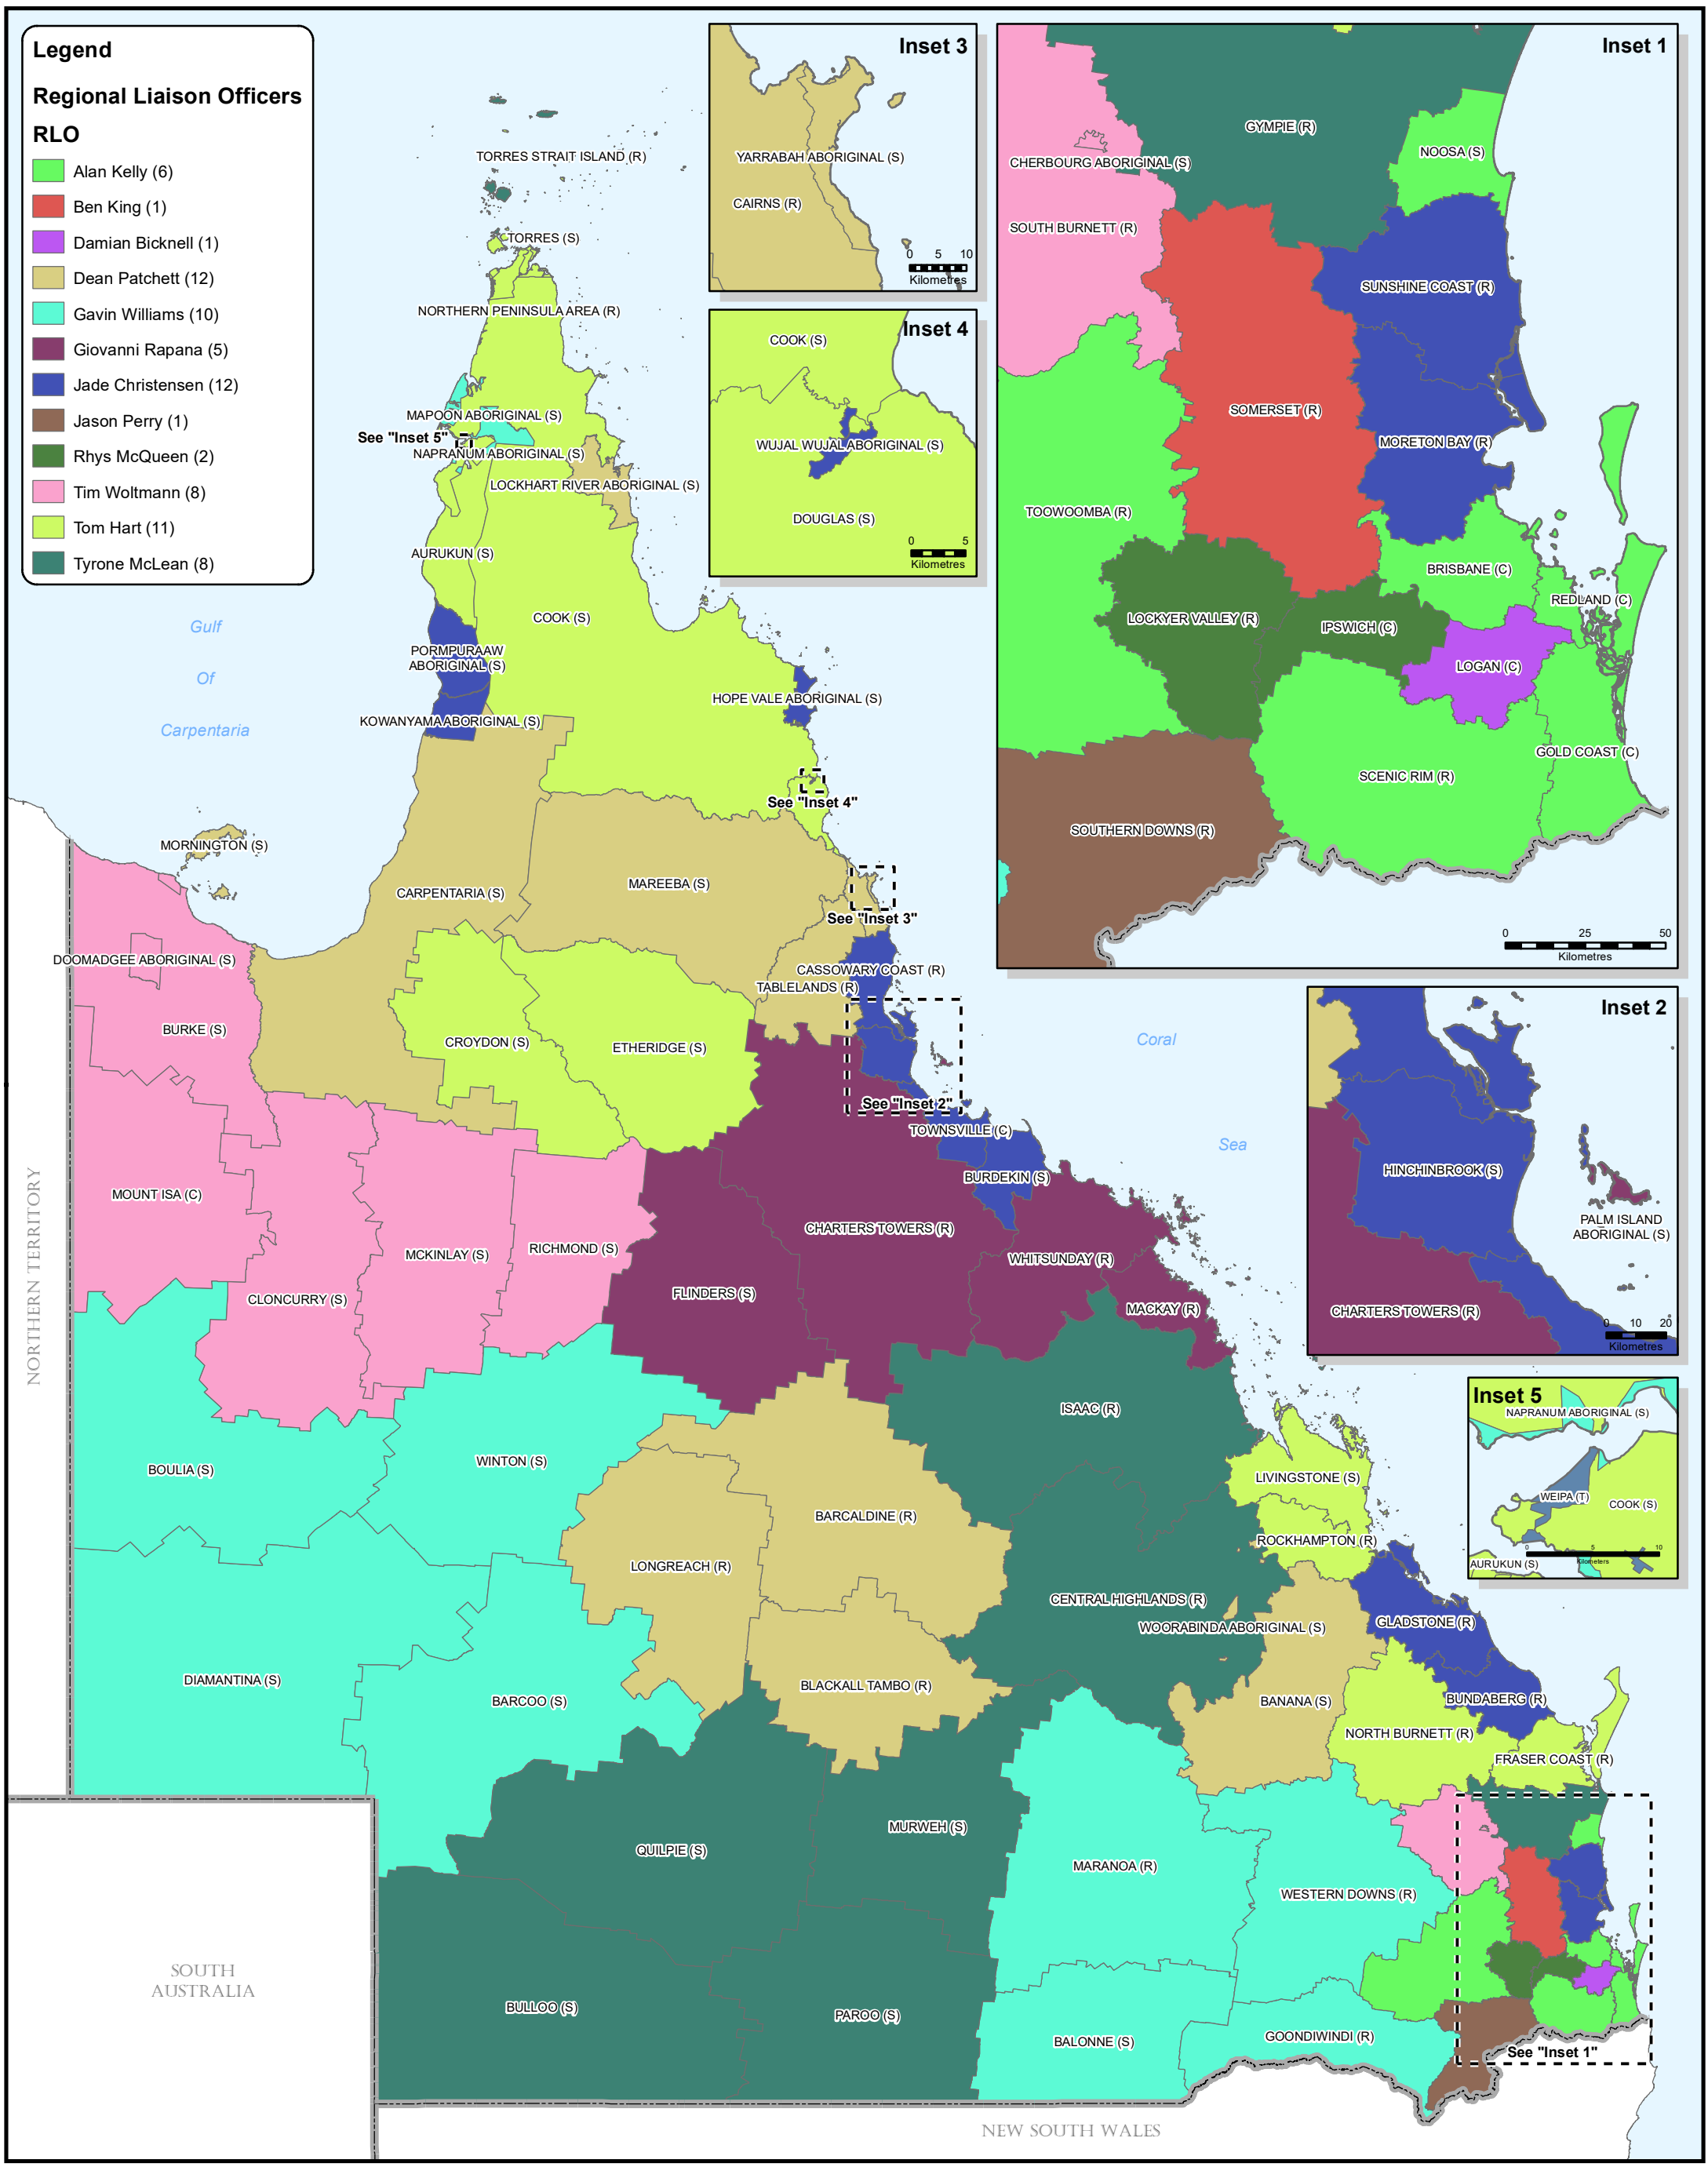

- Legend**
- Regional Liaison Officers**
- RLO**
- Alan Kelly (6)
 - Ben King (1)
 - Damian Bicknell (1)
 - Dean Patchett (12)
 - Gavin Williams (10)
 - Giovanni Rapana (5)
 - Jade Christensen (12)
 - Jason Perry (1)
 - Rhys McQueen (2)
 - Tim Woltmann (8)
 - Tom Hart (11)
 - Tyrone McLean (8)

MAP INFORMATION

Local Authority: Whole of state

Locality: Whole of state

Coordinate System: GCS_GDA_1994

N

0 50 100 150 200 250
Kilometres

Scale - 1:6,500,000
(at A3)

While every care is taken to ensure the accuracy of this data, the Queensland Reconstruction Authority and/or contributors to this publication, makes no representations or warranties about its accuracy, reliability, completeness or suitability for any particular purpose and disclaims all responsibility and all liability (including without limitation, liability in negligence) for all expenses, losses, damages, (including indirect or subsequent damage) and costs which you might incur as a result of the data being inaccurate or incomplete in any way or for any reason. Data must not be used for direct marketing or be used in breach of privacy laws.

<p>Regional Liaison Officer Regions</p> <p>December 2022</p>	QRA JOB RLO
	DATE 2/12/2022
	REV 1